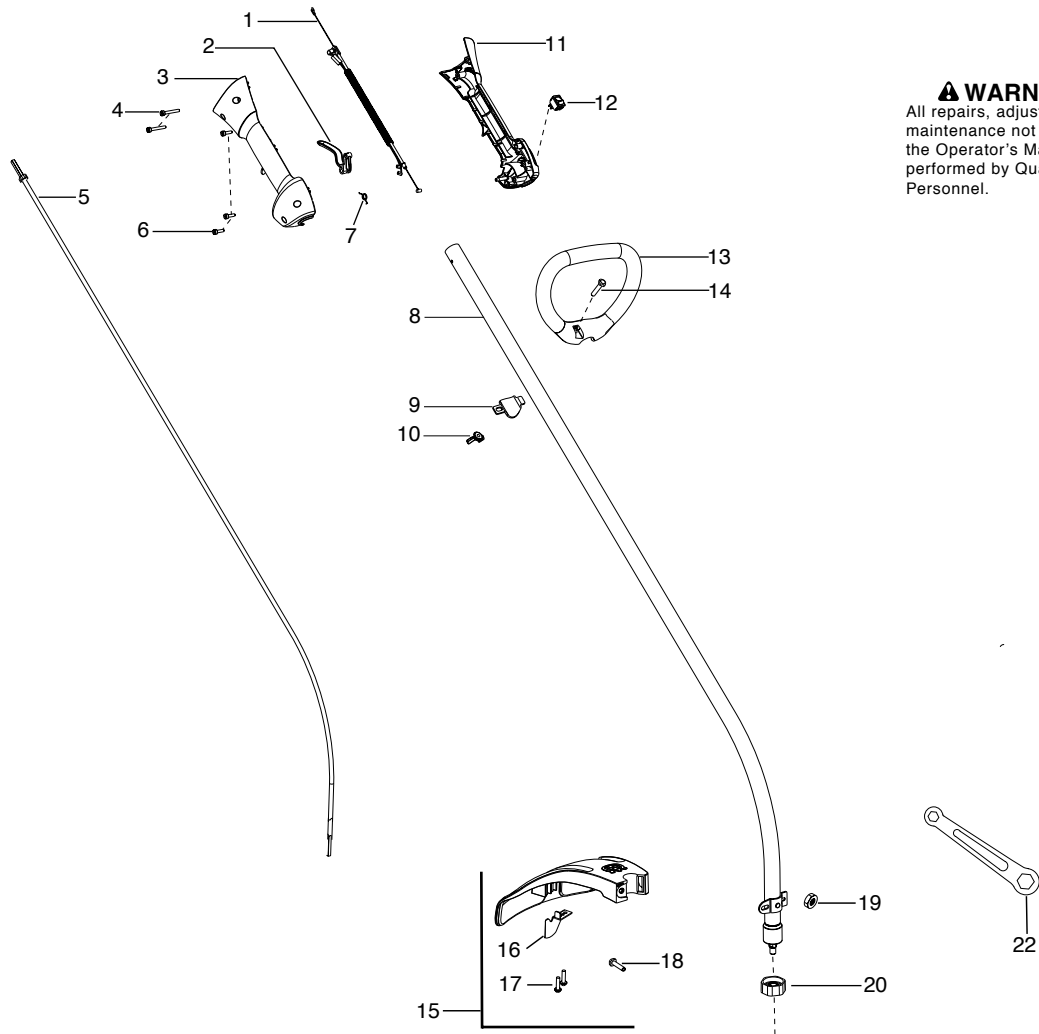

Parts List No. 545014380		Husqvarna® PARTS LIST	MODEL 125C
Date 1/02/07	Replaces 545014380 - 10/27/06		NOTE : Illustration may differ from actual model due to design changes.

⚠ WARNING
All repairs, adjustments and maintenance not described in the Operator's Manual must be performed by Qualified Service Personnel.

Ref.	Part No.	Description	Ref.	Part No.	Description
1. ✓	★ ★ ★ ★ ★	Assy-Cable/Wire Harness			
2.	545066001	Trigger			
3.	545062002	Housing-Throttle (RH)			
4.	530016448	Screw			
5.	★ ★ ★ ★ ★	Flexshaft			
6.	530016449	Screw			
7.	530016454	Spring-Trigger			
8.	545006069	Kit-Driveshaft			
9.	530059185	Clamp-Handle			
10.	530016152	Wingnut			
11.	545067001	Housing-Throttle (LH)			
12.	545030601	Kit-Switch			
13.	545042201	Handle-Assist			
14.	530015820	Bolt			
15. ✓	545006095	Kit-Shield (Incl. 16,17,18,19, 22)			
16.	530052287	Limiter-Line			
17.	530015814	Screw			
18.	530015820	Bolt			
19.	530015197	Nut			
20.	545017403	Dust Cup			
22.	530056401	Wrench			

✓ = New Part Number For This IPL

★ = Refer to the Service Reference Indicated for more information.(Located at the END of the IPL)

Parts List No. 545014380		Husqvarna ® PARTS LIST	MODEL 125C
Date 1/02/07	Replaces 545014380 - 10/27/06		NOTE : Illustration may differ from actual model due to design changes.

↖ = New Part Number For This IPL

★ = Refer to the Service Reference Indicated for more information.(Located at the END of the IPL)

Parts List No. 545014380		 Husqvarna ® PARTS LIST	MODEL 125C
Date 1/02/07	Replaces 545014380 - 10/27/06		NOTE : Illustration may differ from actual model due to design changes.