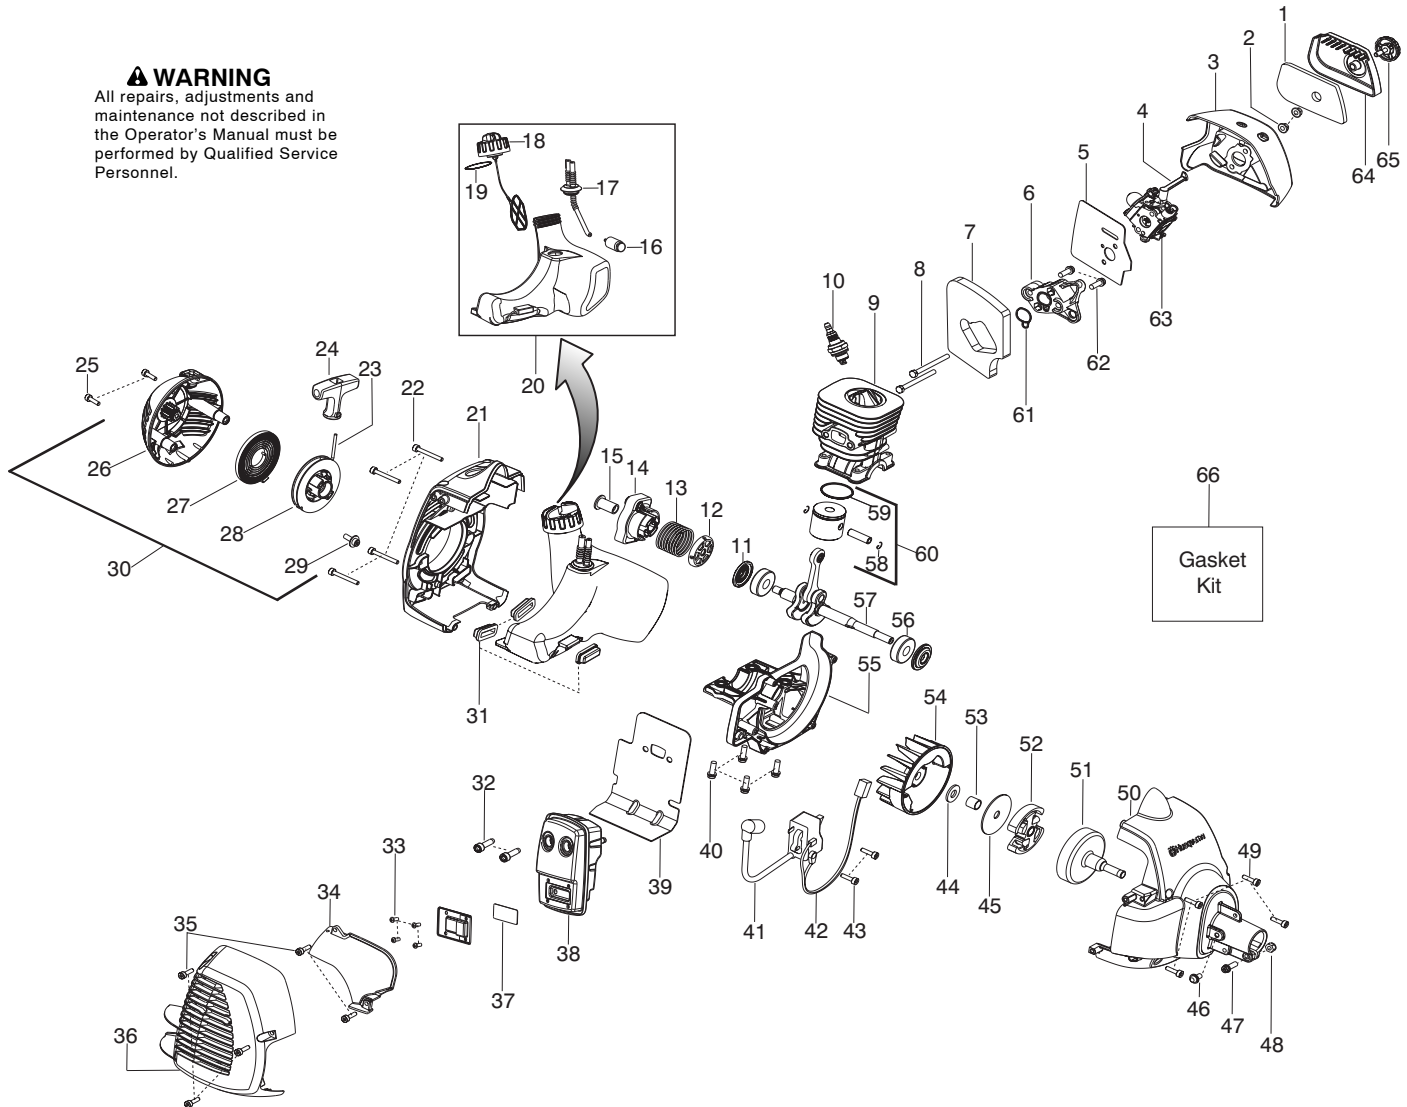

Parts List No. 545014380		Husqvarna® PARTS LIST	MODEL 125C	
Date 1/02/07	Replaces 545014380 - 10/27/06		NOTE : Illustration may differ from actual model due to design changes.	Page: 2

⚠ WARNING

All repairs, adjustments and maintenance not described in the Operator's Manual must be performed by Qualified Service Personnel.

Ref.	Part No.	Description	Ref.	Part No.	Description	Ref.	Part No.	Description
1.	530150253	Filter	25.	530016426	Screw	47.	530016470	Screw
2.	530016101	Nut-Carb. Screw	26.	545029603	Starter Hsg. w/eyelet	48.	530403094	Nut
3.	★★★★★	Air Box	27.	545029801	Kit-Starter Spring	49.	530016456	Screw
4.	530057844	Lever - Choke	28.	545029701	Kit-Starter Pulley	50.	545017501	Assy-Fan Housing
5.	545050402	Kit-Carb. Gasket (Incl. 7,61)	29.	530016468	Screw	51.	★★★★★	Assy-Clutch Drum
6.	530035596	Adaptor-Carb.	30.	545106301	Assy-Starter Hsg.(Incl. 23,24,26,27,28,29)	52.	545050405	Kit-Clutch Assy.
7.	545030101	Kit-Gasket (foam)	31.	530059780	Isolator-Tank	53.	530057852	Spacer
8.	530016400	Bolt	32.	530058982	Bolt-Muffler	54.	530039242	Flywheel
9.	545001001	Cylinder	33.	530015496	Screw	55.	545054601	Crankcase-Cast
10.	952030201	Plug-Spark (RCJ-8Y)	34.	530150440	Shield-Heat	56.	545013401	Bearing
11.	545050403	Kit-Crankshaft seal	35.	530016449	Screw	57.	545030001	Kit-Crankshaft
12.	530016475	Washer-Starter	36.	545104901	Guard-Muffler	58.	530015162	Retainer-Piston Pin
13.	530016450	Spring-Starter Cup	37.	545030501	Kit-Spark Arrestor (Incl. 33)	59.	530019283	Ring-Piston
14.	545102302	Assy-Starter Cup	38.	545057502	Assy-Muffler	60.	545030301	Kit-Piston (Incl. 58,59)
15.	530059800	Coupling-Starter	39.	530057848	Gasket-Paper Metal	61.	545030101	Kit-Gasket (adaptor seal)
16.	530095646	Assy-Fuel Filter	40.	530015897	Screw	62.	530015897	Screw
17.	545030201	Kit-Fuel Line	41.	545046701	Module	63.	545006061	Kit-Carb. (Incl. 4,5)
18.	530150350	Assy-Cap w/ret.(Incl. 19)	42.	530039227	Assy-Leadwire	64.	530057846	Cover-Air Box
19.	530019293	O-ring - Fuel Cap	43.	530016456	Screw	65.	530059796	Assy-Knob
20.	545105101	Assy-Fuel Tank (Incl. 16,17,18,19)	44.	530016030	Washer	66.	545030101	Kit-Gasket (Incl. 5,7,11,19,39,61)
21.	530057851	Shroud-Rear	45.	530094189	Washer-Clutch			
22.	530016448	Screw	46.	530016469	Screw			
23.	545029901	Kit-Rope						
24.	530150318	Handle-Starter						
							Not Shown 530058709	Bulb-Purge

↖ = New Part Number For This IPL

★ = Refer to the Service Reference Indicated for more information.(Located at the END of the IPL)